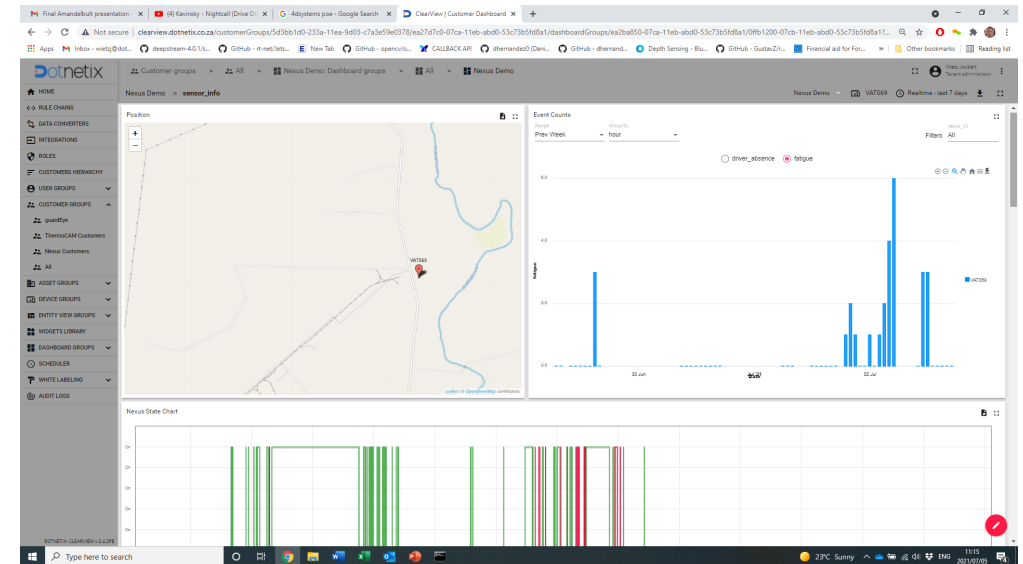

ClearView – Remote Monitoring

DotNetix's web based **ClearView** solution shows the individual fatigue levels for each active equipment operator. Additionally, designated supervisors and managers have the option to receive customized alerts via email when an operator experiences a critical fatigue or distraction related event.

DotNetix's web based **ClearView** solutions shows the individual fatigue levels for each active equipment operator. Additionally, designated supervisors and managers have the option to receive customized alerts via email when an operator experiences a critical fatigue or distraction related event.